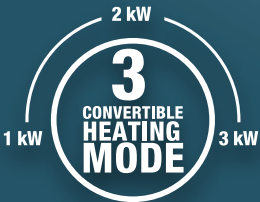

*Terms and Conditions : As compared to conventional water heaters.
*Incase of tank leakage