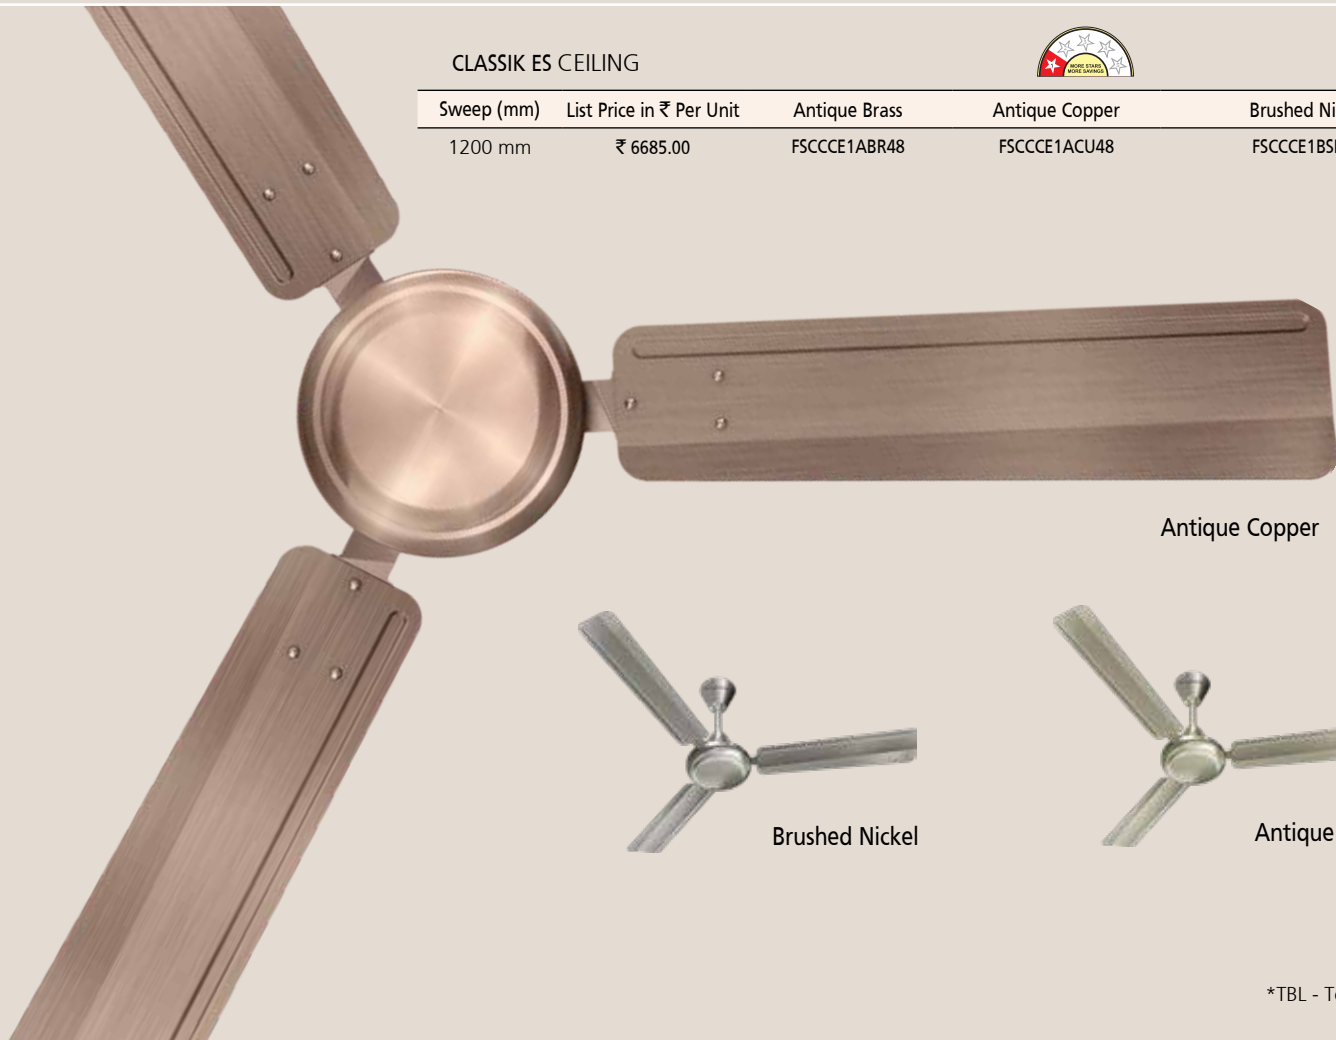

Brushed Nickel

SPECIAL FINISH FANS

Classik ES

CLASSIK ES CEILING

Sweep (mm)	List Price in ₹ Per Unit	Antique Brass	Antique Copper	Brushed Nickel
1200 mm	₹ 6685.00	FSCCCE1ABR48	FSCCCE1ACU48	FSCCCE1BSN48