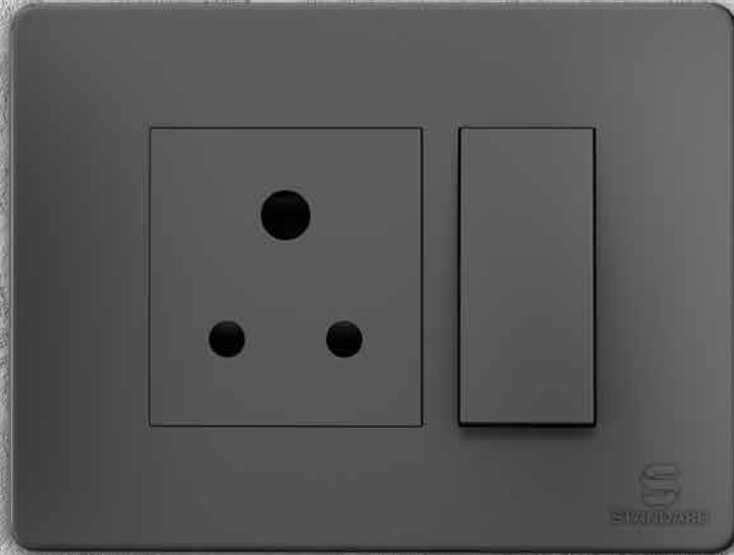

Computer Jack

TV Socket

USB Socket

USB Socket for data
transmission

HDMI Socket

VGA Socket

RCA Socket

Plates available in 1M, 2M, 3M, 4M, 6M, 8H, 8V, 9M, 12M, 16M, 18M