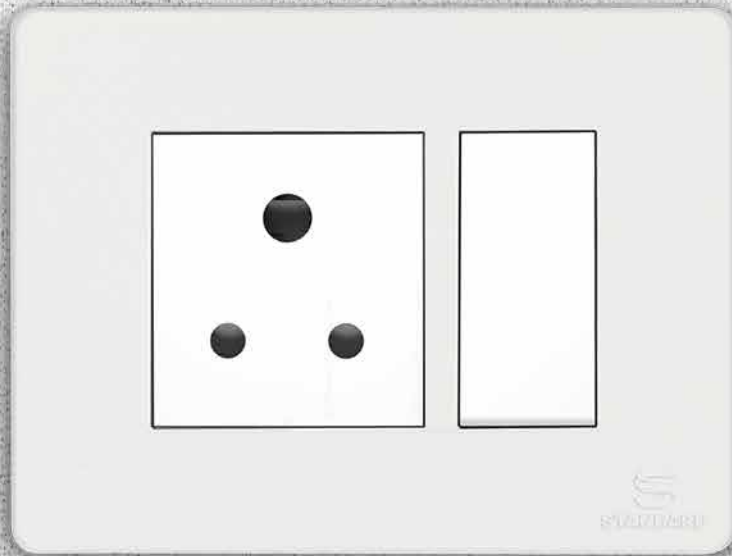

White

ESSENTIAL RANGE

A canvas of pure white, where simplicity and elegance meet, silently illuminating your space with grace.