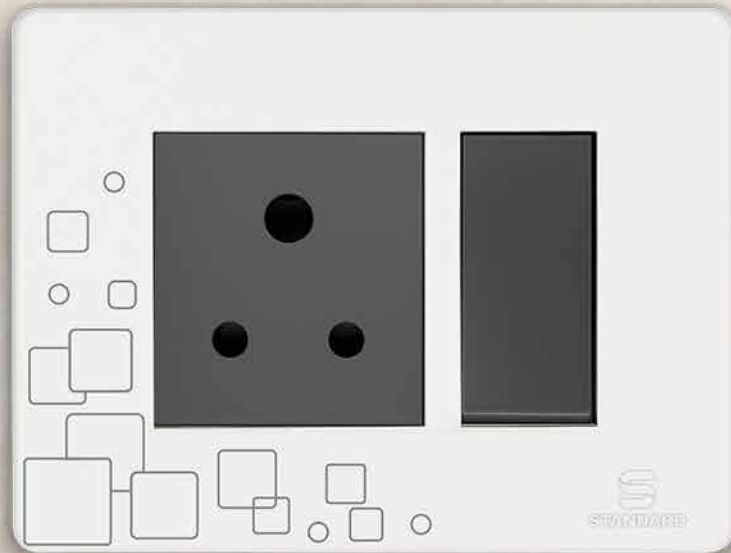

Cubes

DESIGNER PLATES

Adorn your walls with Designer Plates featuring simplistic line art that effortlessly elevates the beauty of your space.