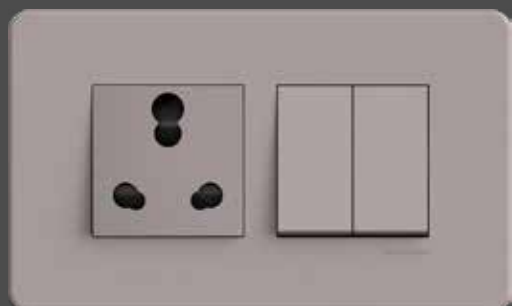

ALINA

ESSENTIAL RANGE

Experience the elegance of simplicity with a collection that adds a touch of completeness and sophistication to your space.

Grey