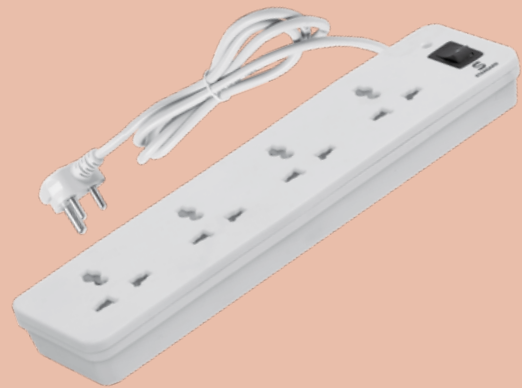

Q-NEST EXTENSION BOARD 1.5 M