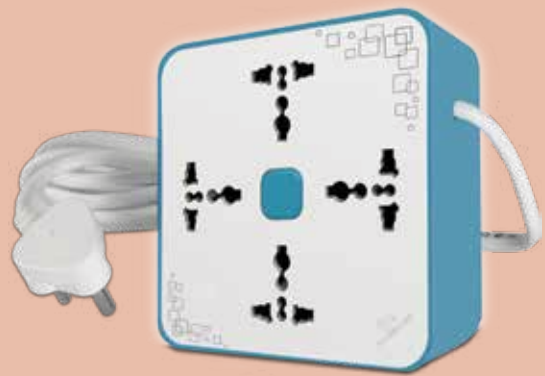

SQUA NEST EXTENSION BOARD