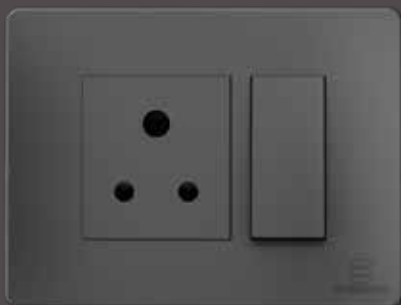

METALLIC PAINT FINISH

Enhance your walls with the perfect blend of solid colours and metallic smoothness, creating an elegant ambiance.

Grey