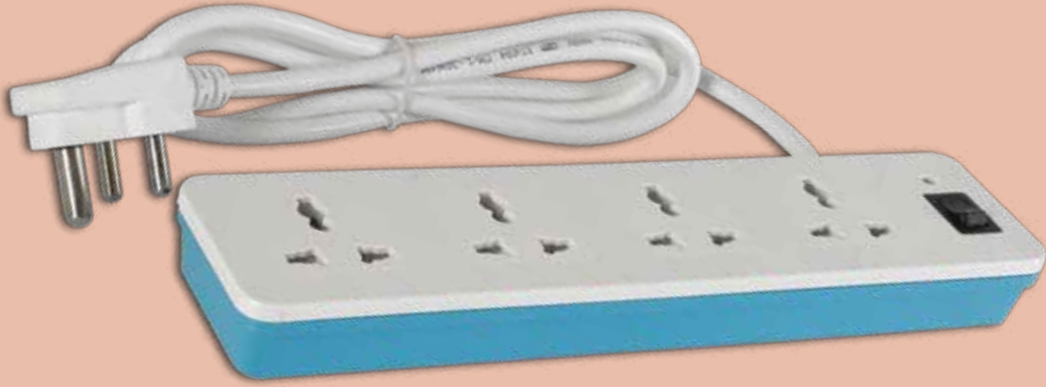

Q-NEST EXTENSION BOARD 2.5 M