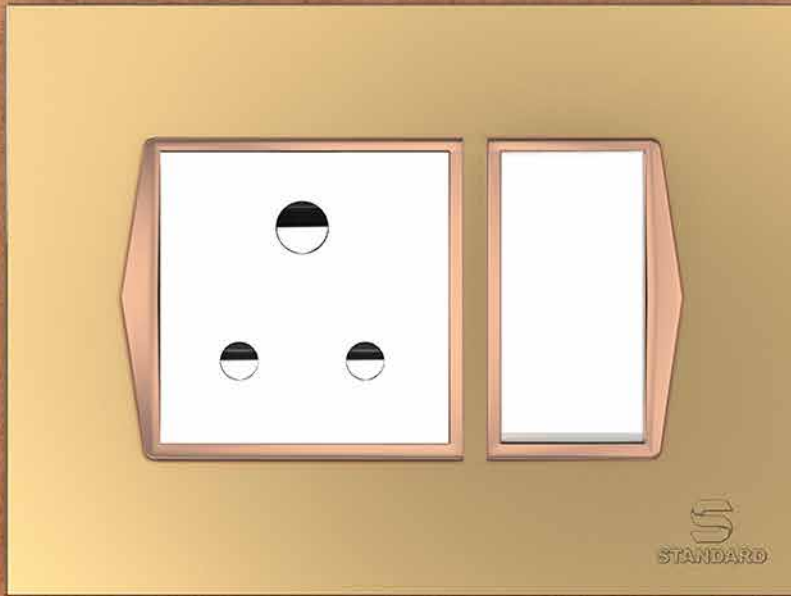

Rose Gold

ZOE CHROME

Embrace a spectrum of hues with chrome plating, extending the life of your switches and adorning your walls with a touch of eternal elegance.