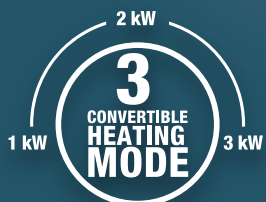

*Terms and Conditions : As compared to conventional water heaters.
*Incase of tank leakage