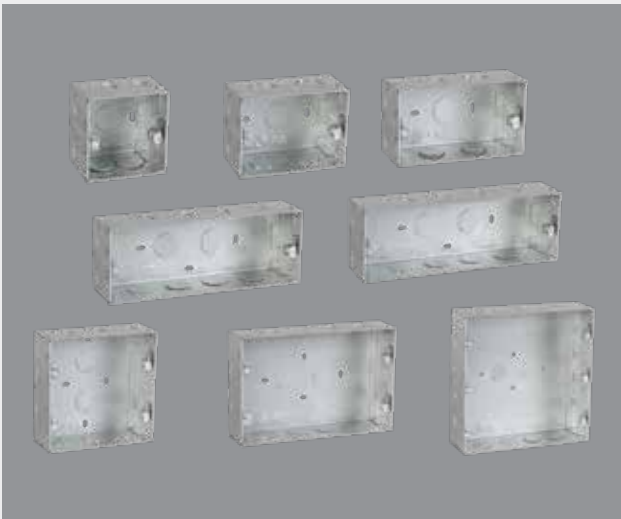

Flush Metal GPSP (Galvanised Plain Skin Pass) GI Boxes - All Range

Item Name	Size cm	SAP Code	Std. / Master Packing (No. of Unit/s)	List Price in Rs. Per Unit
1/2 M GI Box GPSP	(7.6x7.6) cm / (3X3)	ACTXMIIW01	60 N	₹ 57.00
3 M GI Box GPSP	(10.58x7.6) cm / (4X3)	ACTXMIIW03	40 N	₹ 69.00
4 M GI Box GPSP	(13.56x7.6) cm / (5X3)	ACTXMIIW04	30 N	₹ 82.00
6 M GI Box GPSP	(20.98x7.6) cm / (8X3)	ACTXMIIW06	20 N	₹ 127.00
8 M (S) GI Box GPSP	(13.56x13.6) cm / (5X5)	ACTXMIIW08	20 N	₹ 154.00
8 M (H) GI Box GPSP	(22.7x7.6) cm / (9X3)	ACTCMIGH08	20 N	₹ 154.00
8 M (H) GI Box GPSP 6 Clamp	(22.7x7.6) cm / (9X3)	ACTCMIIW08	16 N	₹ 158.00
12 M GI Box GPSP	(20.98x13.6) cm / (8X6)	ACTXMIIW12	10 N	₹ 181.00
16 M GI Box GPSP	(23x14.1) cm / (9X5.5)	ACTXMIIX16	10 N	₹ 215.00
18 M GI Box GPSP	(20.98x21) cm / (9X8)	ACTXMIIW18	5 N	₹ 242.00