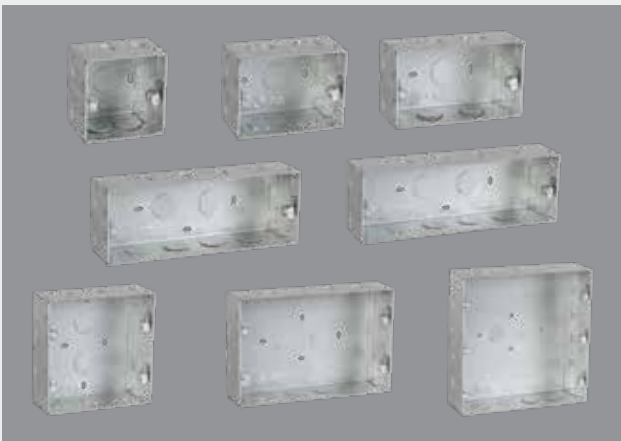

1.6 mm thickness

Item Name	Size cm	SAP Code	Std. / Master Packing (No. of Unit/s)	List Price in Rs. Per Unit
1/2M Box 1.6 mm CRB 60 mm depth	(7.6x7.6) cm / (3X3)	ACTXMAHV01	60 N	₹ 164.00
3M Box 1.6 mm CRB 60 mm depth	(10.58x7.6) cm / (4X3)	ACTXMAHV03	40 N	₹ 208.00
4M Box 1.6 mm CRB 60 mm depth	(13.56x7.6) cm / (5X3)	ACTXMAHV04	30 N	₹ 244.00
6M Box 1.6 mm CRB 60 mm depth	(20.98x7.6) cm / (8X3)	ACTXMAHV06	20 N	₹ 326.00
8MH Box 1.6 mm CRB 60 mm depth	(22.7x7.6) cm / (9X3)	ACTXMAHH08	20 N	₹ 426.00
1/2M Box 1.6 mm CRB 50 mm depth	(7.6x7.6) cm / (3X3)	ACTXMIHX01	10 N	₹ 142.00
3M Box 1.6 mm CRB 50 mm depth	(10.58x7.6) cm / (4X3)	ACTXMIHX03	40 N	₹ 181.00
4M Box 1.6 mm CRB 50 mm depth	(13.56x7.6) cm / (5X3)	ACTXMIHX04	30 N	₹ 215.00
6M Box 1.6 mm CRB 50 mm depth	(20.98x7.6) cm / (8X3)	ACTXMIHX06	20 N	₹ 285.00
8MH Box 1.6 mm CRB 50 mm depth	(22.7x7.6) cm / (9X3)	ACTXMIHH08	20 N	₹ 355.00
12M Box 1.6 mm CRB 50 mm depth	(20.98x13.6) cm / (8X6)	ACTXMIHX12	10 N	₹ 458.00