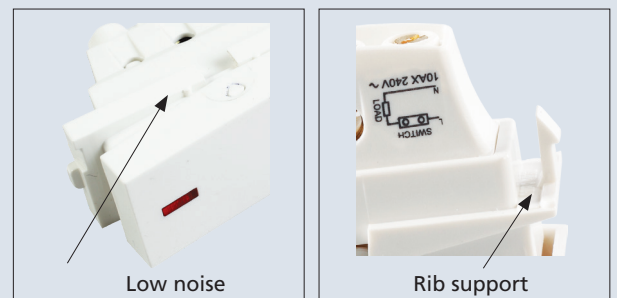

SWITCH

- Fully conforms to IS-3854-1997
- Flame retardant, UV light stabilised, unbreakable engineering plastic housing
- Labyrinth effect to minimize visibility of arc
- Silver cadmium oxide (AgCdO) contacts provide high conductivity and anti-weld properties
- Dome shaped moving contact and flat head fixed to provide positive contact
- Glass filled Nylon-66 plungers provide high mechanical strength and self-lubricating properties to enhance switch life
- Special steel springs to provide consistent contact pressure
- Copper rocker with silver inlay to reduce wear and tear of the fulcrum. Rocker

profile provides lever effect to increase contact pressure and minimise temperature rise

- Silver plated brass terminals to provide high conductivity and reduce heating
- Liberal terminal hole size provided to accept wires upto 6 mm²

DETAILS OF INTERIORS OF A SWITCH

Standard switches, manufactured in accordance with IS 3854:1997 specifications have various in-built beneficial features. The integral design of terminals and contacts make the switch capable of withstanding high overload conditions. There is sufficient clearance between the moving contact and fixed contact to break the arc, during operation of the switch. The labyrinth design extinguishes arc faster and reduces arc visibility.