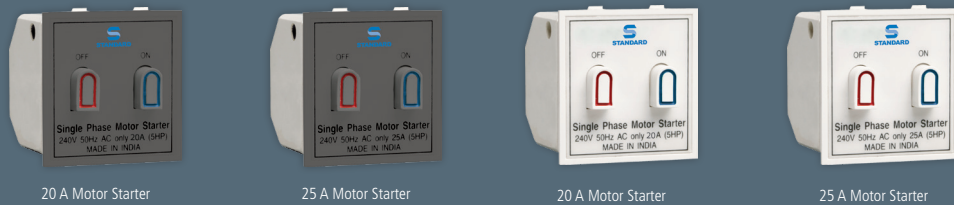

MOTOR STARTER - IVY GREY & WHITE