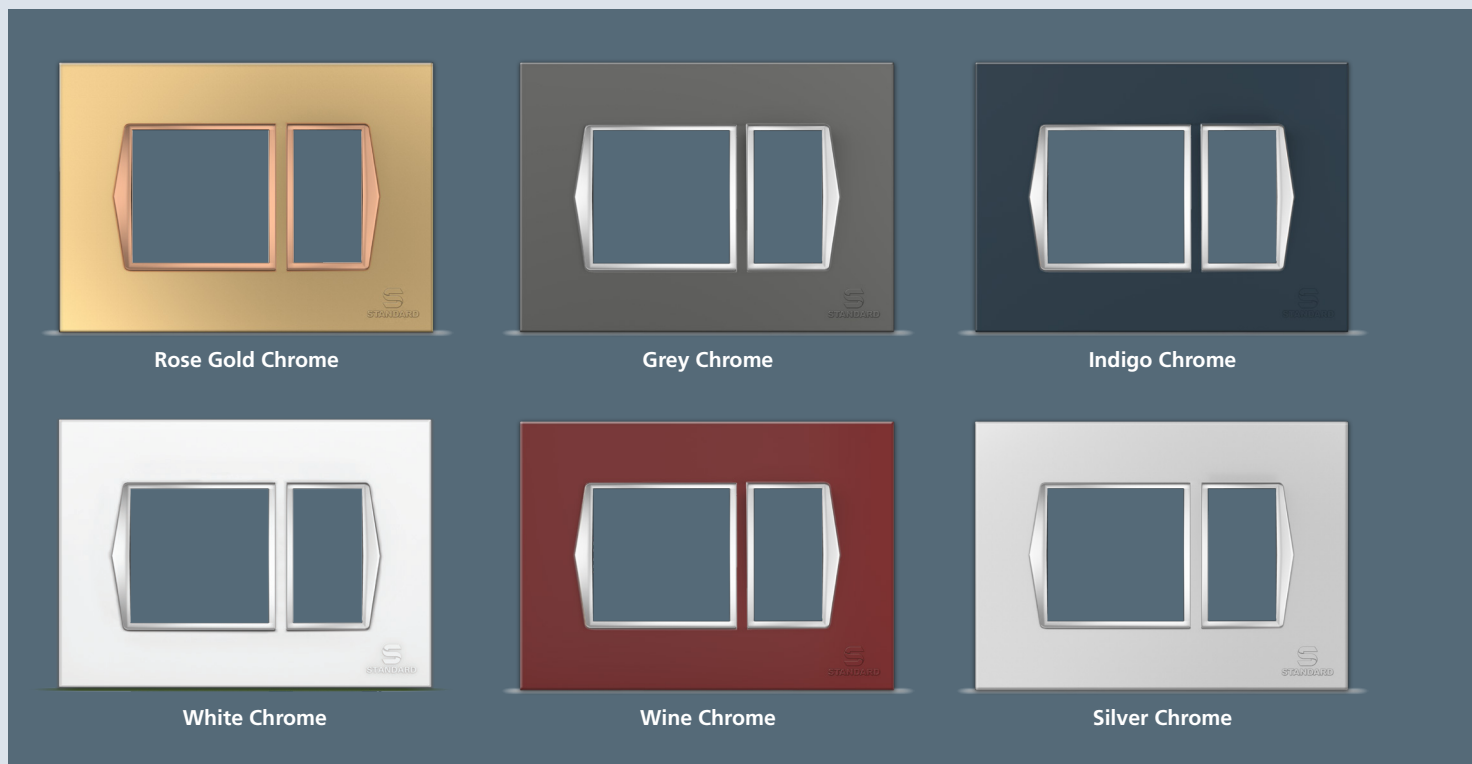

Zoe Chrome Combined Plate	1 M	2 M	3 M	4 M
White Chrome	ASZPLCCV01	ASZPLCCV02	ASZPLCCV03	ASZPLCCV04
List Price	₹ 112.00	₹ 112.00	₹ 123.00	₹ 152.00
Grey Chrome	ASZPLOGV01	ASZPLOGV02	ASZPLOGV03	ASZPLOGV04
Whine Red Chrome	ASZPLOMV01	ASZPLOMV02	ASZPLOMV03	ASZPLOMV04
Indigo Blue Chrome	ASZPLOBV01	ASZPLOBV02	ASZPLOBV03	ASZPLOBV04
Silver Chrome	ASZPLOS01	ASZPLOS02	ASZPLOS03	ASZPLOS04
Rose Gold Chrome	ASZPLOCV01	ASZPLOCV02	ASZPLOCV03	ASZPLOCV04
List Price	₹ 136.00	₹ 136.00	₹ 151.00	₹ 158.00
Std./Master Packing (No. of Unit/s)	5 N / 40 N	5 N / 40 N	5 N / 60 N	5 N / 80 N
ZOE Combined Plate	1 M	2 M	3 M	4 M
White	ASZPLCW01	ASZPLCW02	ASZPLCW03	ASZPLCW04
List Price	₹ 109.00	₹ 109.00	₹ 125.00	₹ 154.00
Ash Grey	ASZPLCGV01	ASZPLCGV02	ASZPLCGV03	ASZPLCGV04
Raven Black	ASZPLCBV01	ASZPLCBV02	ASZPLCBV03	ASZPLCBV04
Carmine Red	ASZPLCRV01	ASZPLCRV02	ASZPLCRV03	ASZPLCRV04
Caramel Brown	ASZPLCAV01	ASZPLCAV02	ASZPLCAV03	ASZPLCAV04
List Price	₹ 121.00	₹ 121.00	₹ 138.00	₹ 170.00
Std./Master Packing (No. of Unit/s)	5 N / 40 N	5 N / 40 N	5 N / 60 N	5 N / 80 N