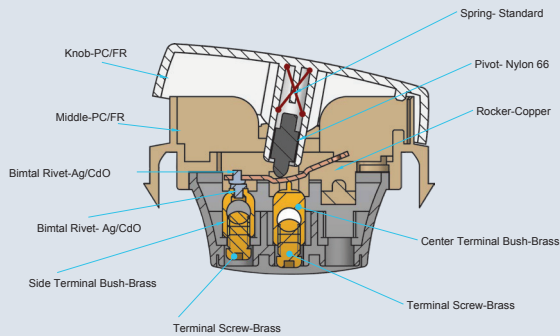

SWITCH

- Fully conforms to IS-3854-1997
- Flame retardant, UV light stabilised, unbreakable engineering plastic housing
- Labyrinth effect to minimize visibility of arc
- Silver cadmium oxide (AgCdO) contacts provide high conductivity and anti-weld properties
- Dome shaped moving contact and flat head fixed to provide positive contact
- Glass filled Nylon-66 plungers provide high mechanical strength and self-lubricating properties to enhance switch life
- Special steel springs to provide consistent contact pressure
- Copper rocker with silver inlay to reduce wear and tear of the fulcrum. Rocker

profile provides lever effect to increase contact pressure and minimise temperature rise

- Silver plated brass terminals to provide high conductivity and reduce heating
- Liberal terminal hole size provided to accept wires upto 6 mm²

DETAILS OF INTERIORS OF A SWITCH

Standard switches, manufactured in accordance with IS 3854:1997 specifications have various in-built beneficial features. The integral design of terminals and contacts make the switch capable of withstanding high overload conditions. There is sufficient clearance between the moving contact and fixed contact to break the arc, during operation of the switch. The labyrinth design extinguishes arc faster and reduces arc visibility.