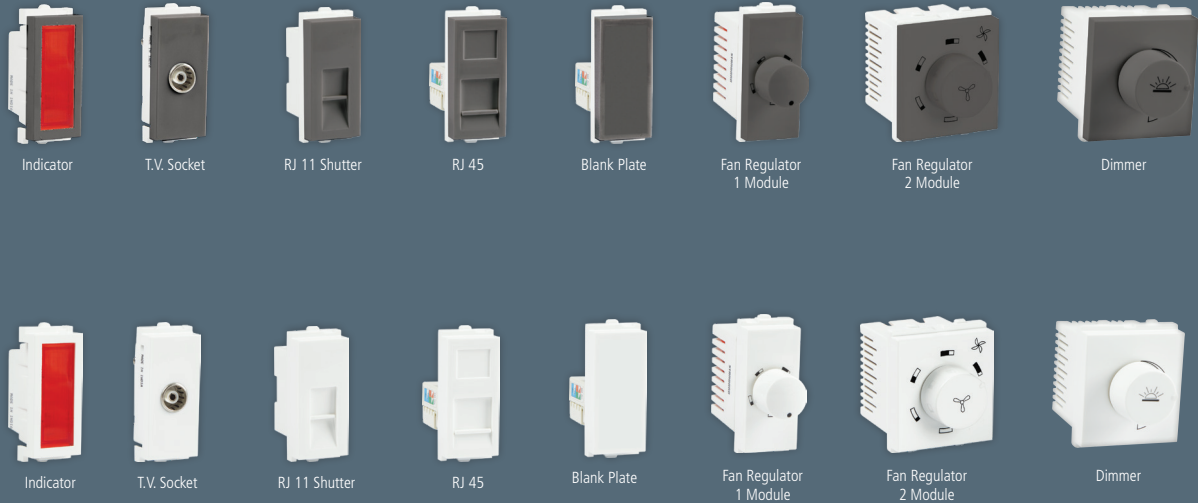

SUPPORT MODULE - IVY GREY & WHITE