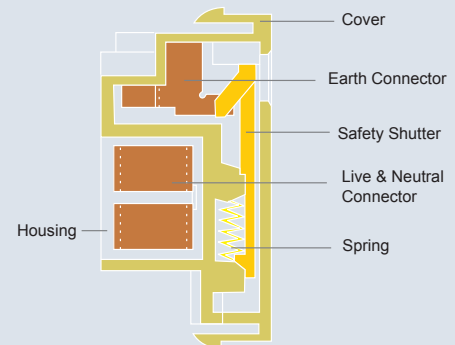

SOCKET

- Fully conforms to IS-1293-1988
- Flame retardant, UV stabilized, unbreakable polycarbonate casing
- GF nylon 6 shutter (for mechanical strength and self-lubricating properties) provides safety
- Connector of phosphorus bronze to provide high flexibility and contact pressure
- Silver plated (7 microns) brass terminals to reduce heating and improve conductivity